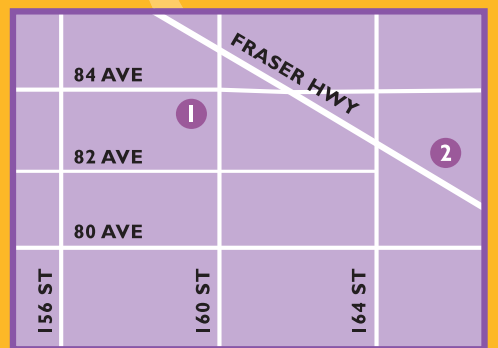

LOCATION OF EVENTS

- 1 Fleetwood Community Centre
  15996-84 Avenue
- 2 Surrey Sport & Leisure Complex
  16555 Fraser Highway

For More Information

604-501-5056

www.fleetwood.surrey.bc.ca

PRESENTING SPONSORS

MEDIA SPONSOR